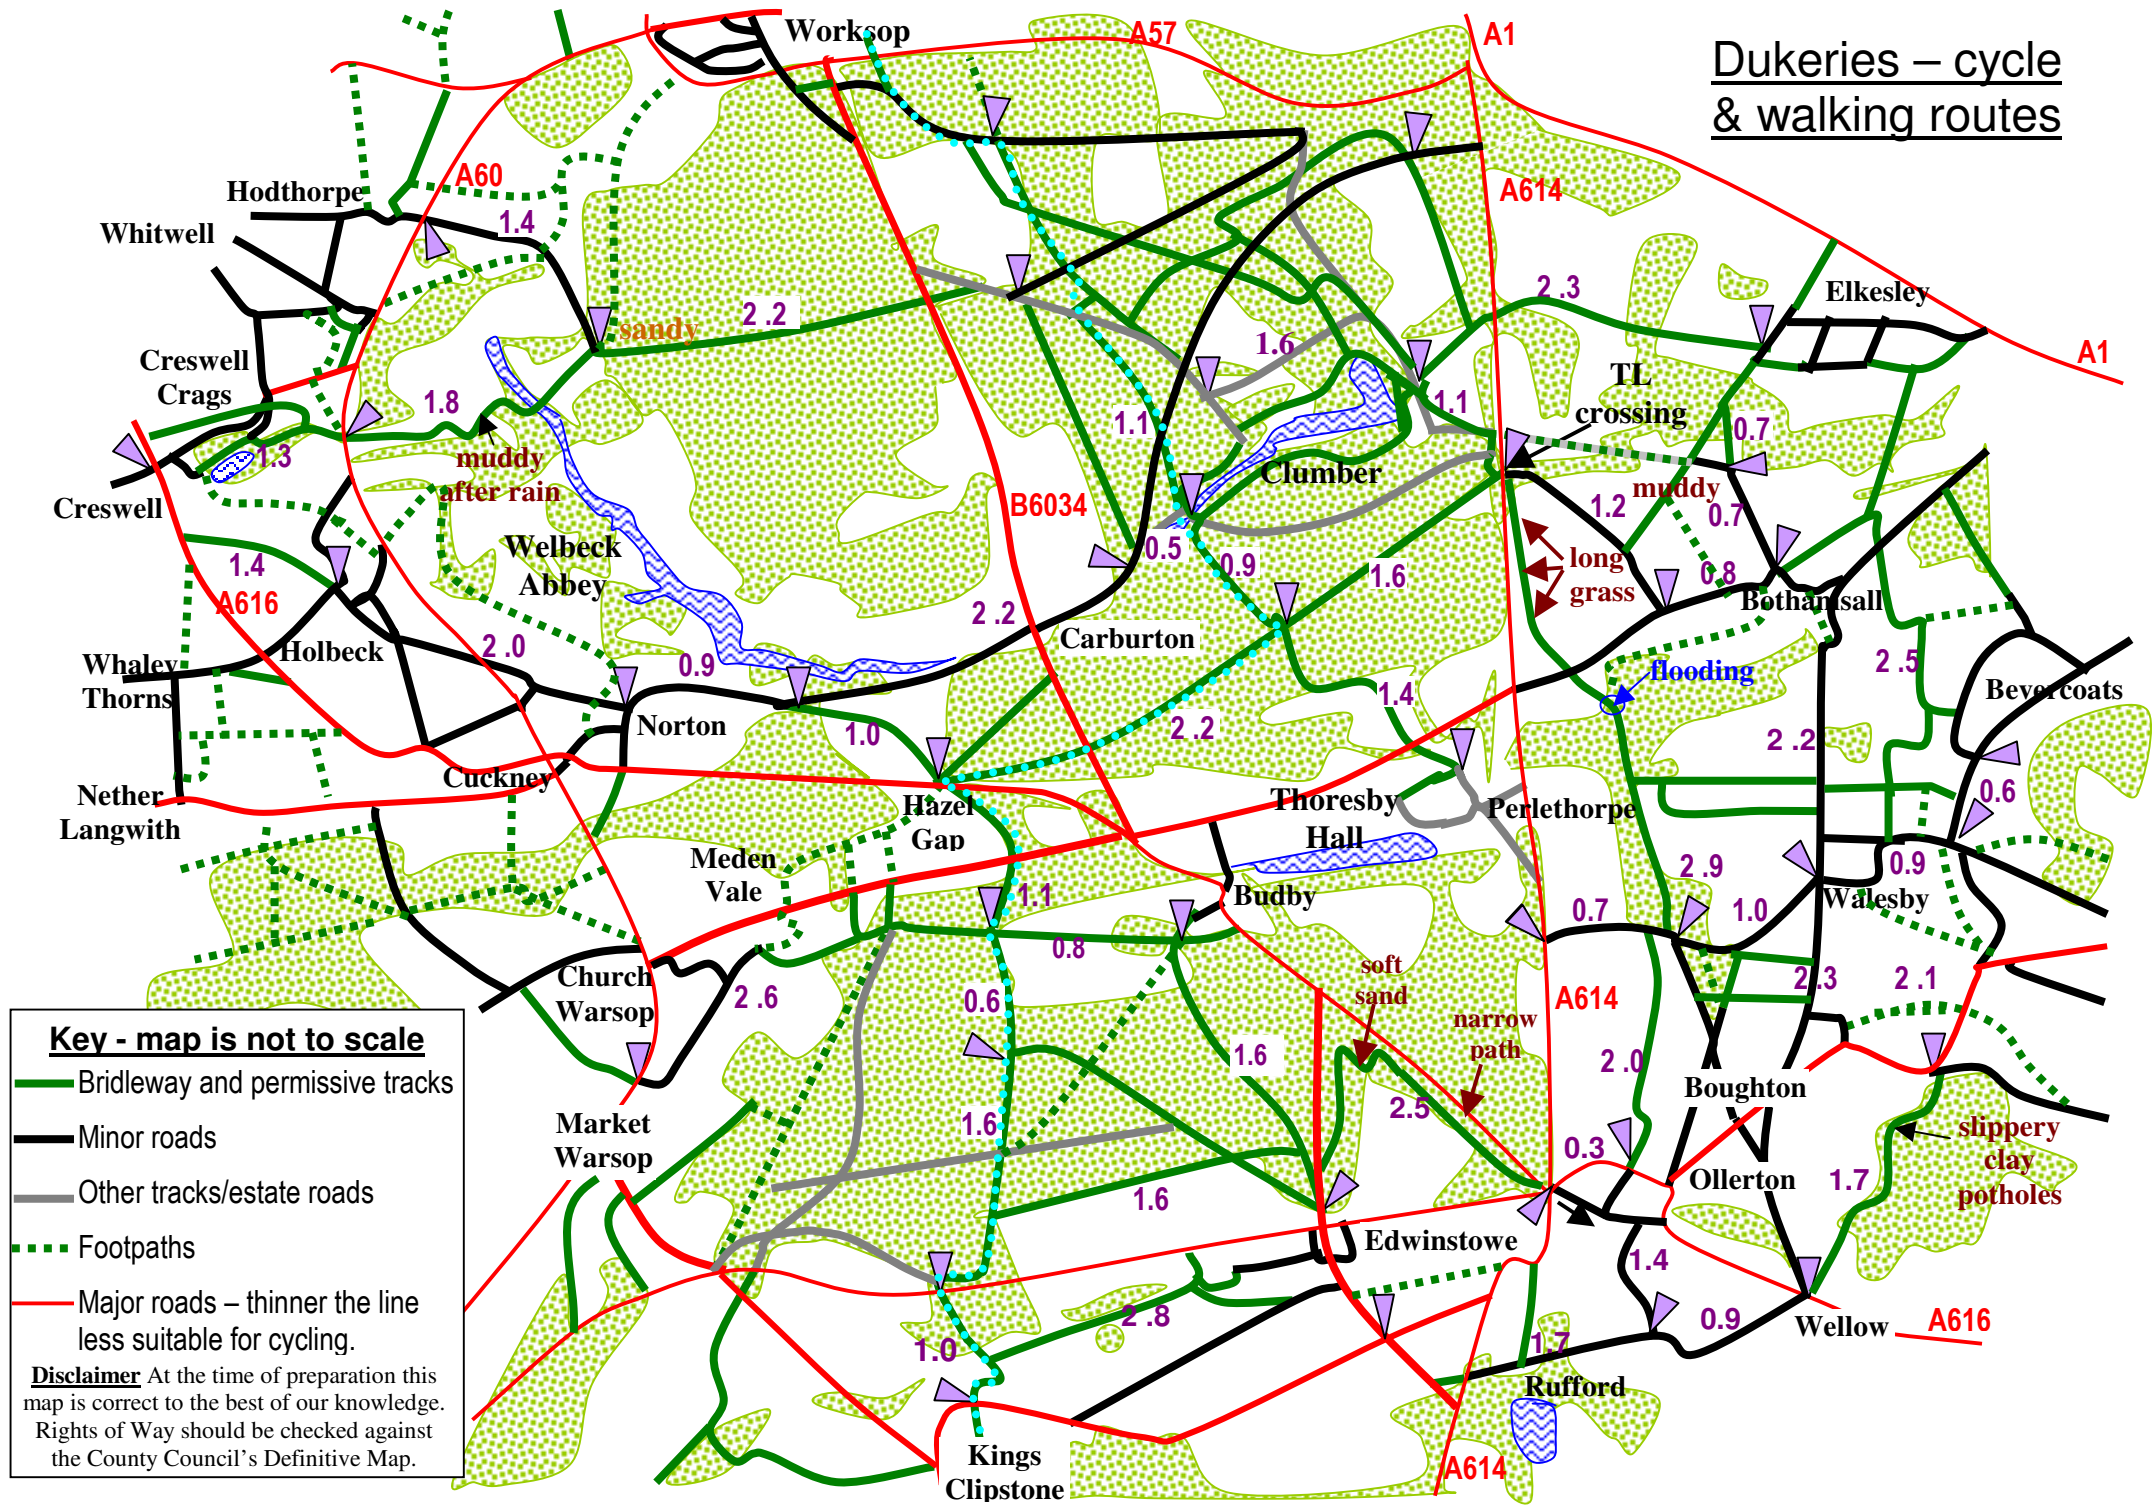

Dukeries – cycle & walking routes

Key - map is not to scale

- Bridleway and permissive tracks
- Minor roads
- Other tracks/estate roads
- ⋯ Footpaths
- Major roads – thinner the line less suitable for cycling.

Disclaimer At the time of preparation this map is correct to the best of our knowledge. Rights of Way should be checked against the County Council's Definitive Map.