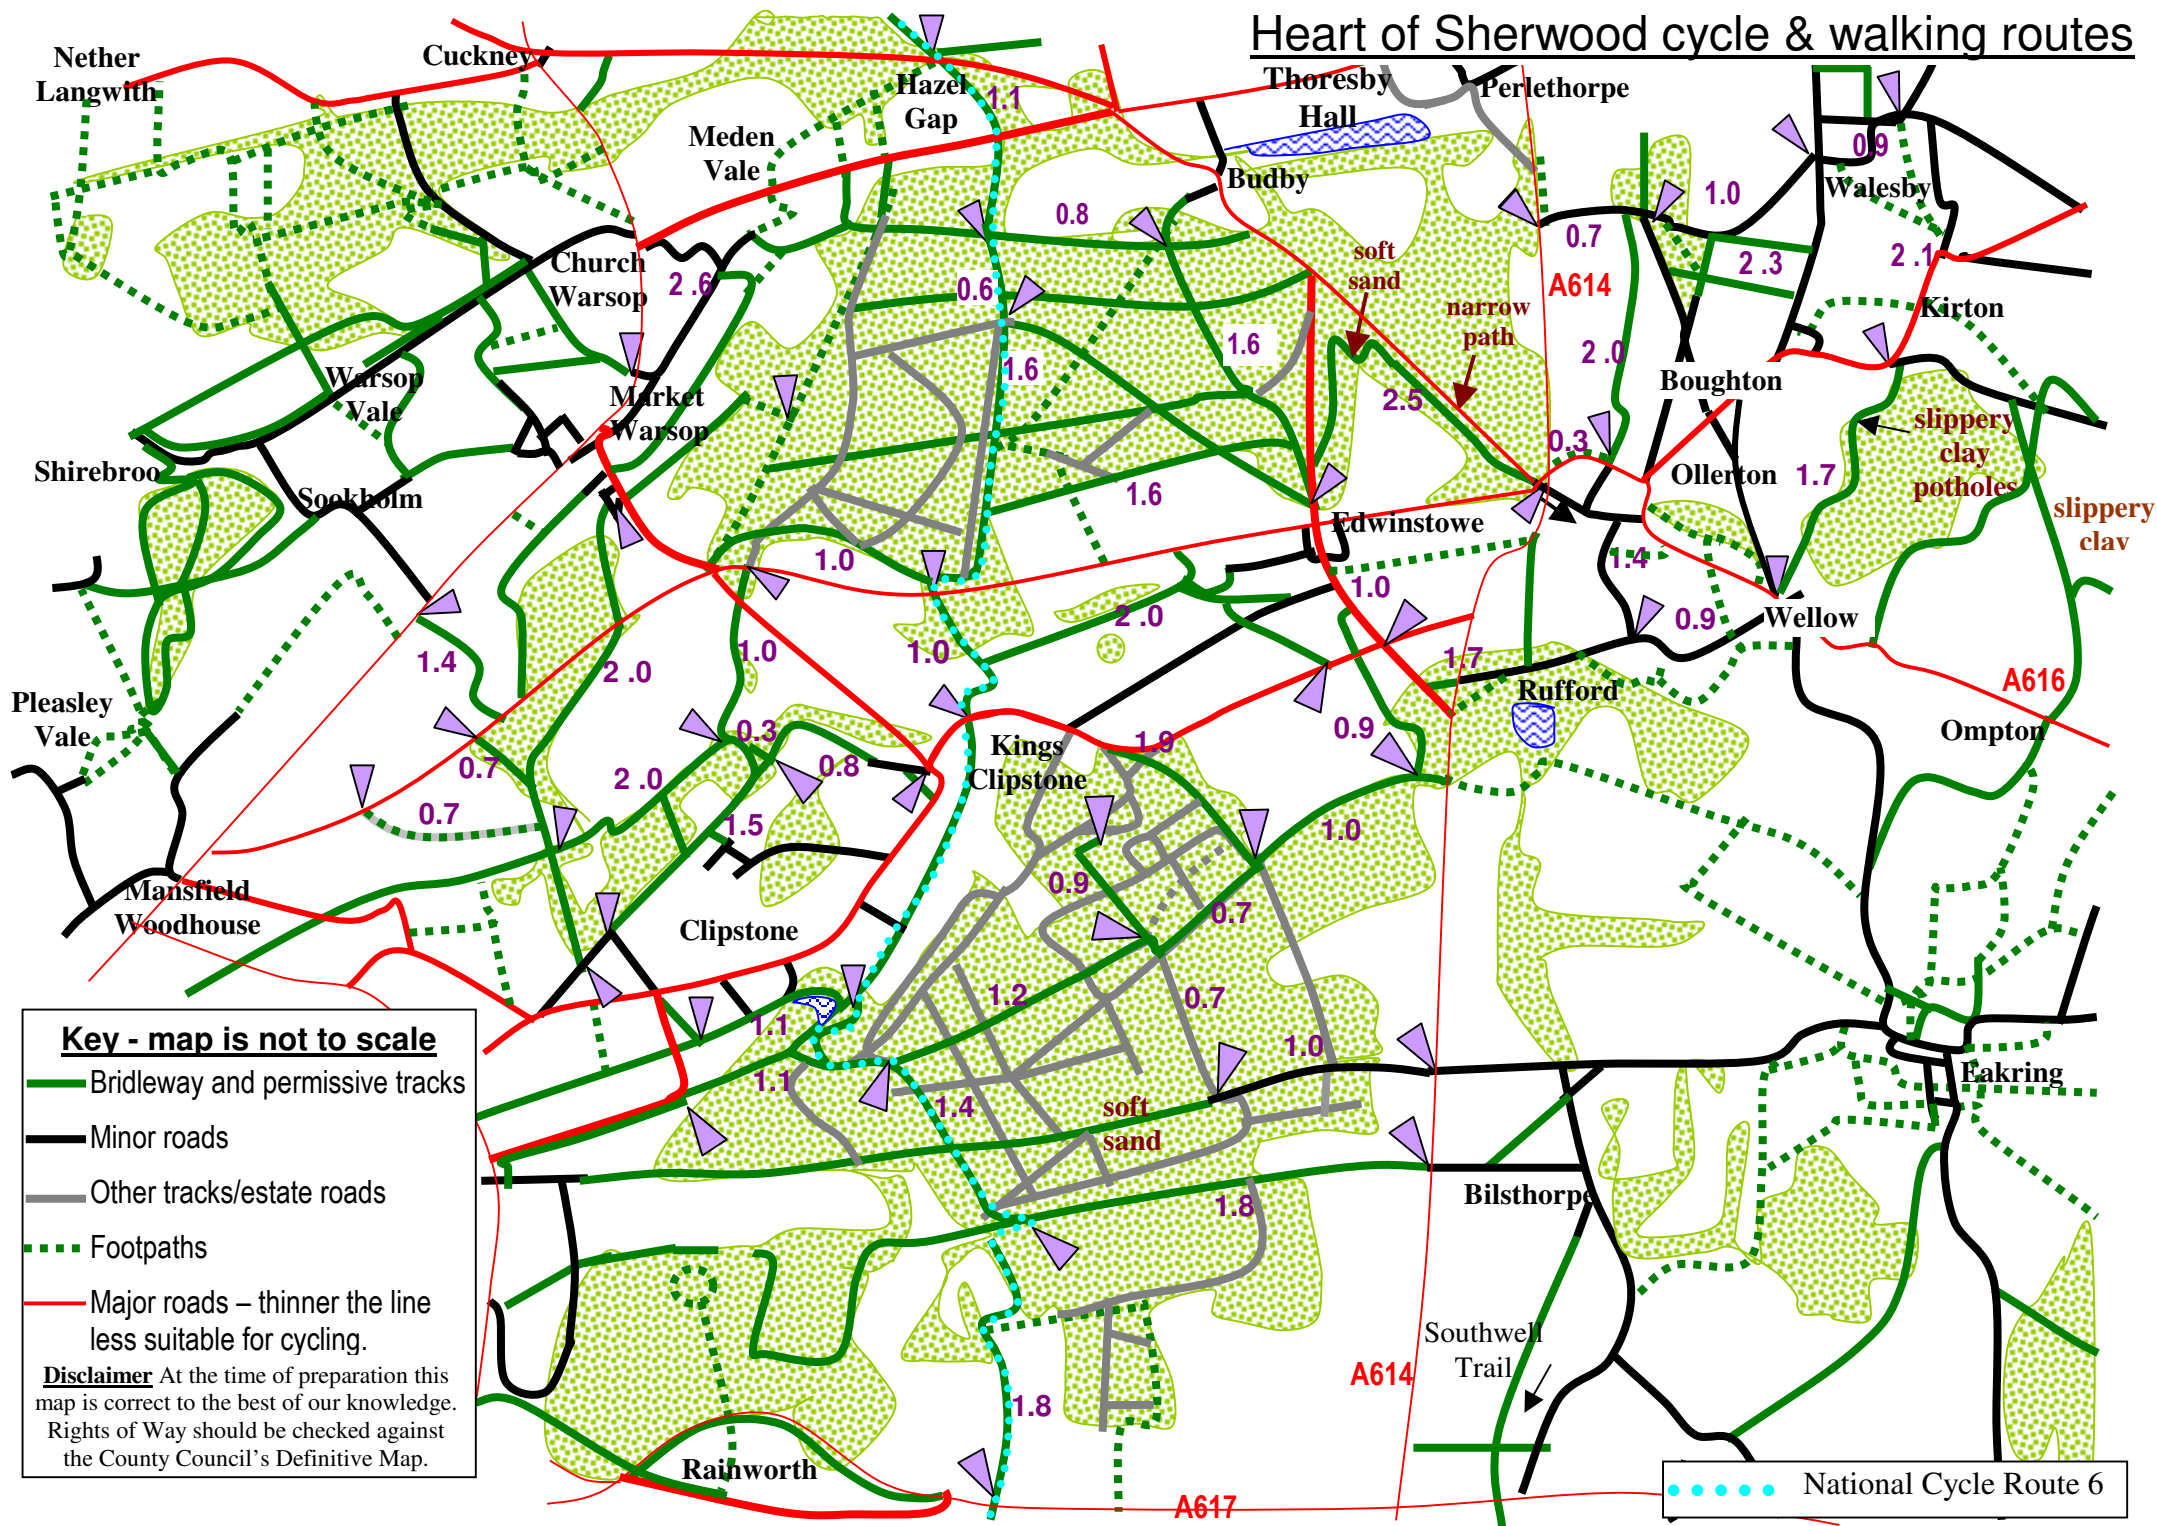

Heart of Sherwood cycle & walking routes

Key - map is not to scale

- Bridleway and permissive tracks
- Minor roads
- Other tracks/estate roads
- - - Footpaths
- Major roads – thinner the line less suitable for cycling.

Disclaimer At the time of preparation this map is correct to the best of our knowledge. Rights of Way should be checked against the County Council's Definitive Map.

●●●● National Cycle Route 6